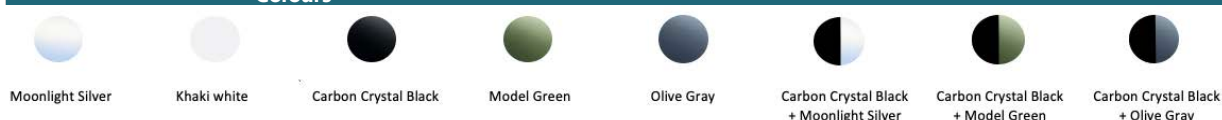

Drive Assistant	EX 2WD	EX + AWD
Automatic Emergency Braking (AEB) System – Vehicle, Pedestrian, and Bicycle Recognition	•	•
Adaptive Cruise Control (ACC)	•	•
Forward Collision Warning (FCW)	•	•
Lane Departure Warning (LDW)	•	•
Lane Keeping Assistance (LKA)	•	•
Multi-collision Brake (MCB)	•	•
Speed Assist Systems (SAS) (SLIF & SCF)	•	•
Intelligent Active Speed Limit	•	•
Traffic Jam Assist (TJA)	•	•
Integrated Cruise Assist (ICA)	•	•
Intelligent High Beam Control (IHC)	•	•
Intelligent Speed Assist (ISA)	•	•
Traffic Sign Recognition (TSR) (Speed Limit Signs)	•	•
Blind Spot Detection (BSD)	•	•
Door Opening Warning (DOW)	•	•
Rear Traffic Alert (RTA)	•	•
Lane Change Assist (LCA)	•	•
Emergency Lane Keeping (ELK)	•	•
Rear Cross Traffic Assist with Braking	•	•
Driver Monitoring System (DMS)	•	•
Child Detection (Vital Sign Detection)	•	•
HD Panoramic Image (360°)	•	•

Lamps	EX 2WD	EX + AWD
Front Fog Lamp	-	•
Rear Fog Lamp	•	•
LED Headlamps	•	•
Welcome Light	-	•
Height-adjustable Headlamps	•	•
High Mounted Rear Brake Light	•	•
Automatic Headlamps	•	•
Dual Reversing Lights	•	•
Follow-me-home Lights	•	•
LED Daytime Running Lights	•	•
LED Tail Lights	•	•

Colours